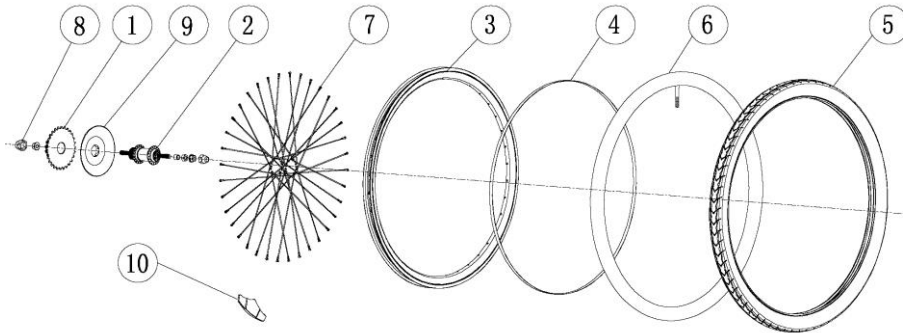

AEC-A07 El-herresykkel reservedelsliste

2. FRAME ASSY

Pos.	Bestillingsnummer	Reservedels navn	Ant.	Pakn.
1	115859	Battery Assy	1	pcs
2	115860	Charger	1	pcs
3	115861	Motor Controller	1	pcs
4	115864	Head Light	1	pcs
5	115865	Head Light Support	1	pcs
6	115866	Rear Light	1	pcs
7	115867	Electrical Cable	1	pcs
8	115874	Rear Derailleur	1	pcs
9	115877	Frame	1	pcs
10	115879	Direction Holding Assy	1	set
11	115880	Rear Derailleur Guard	1	pcs
12	115881	Cable Protective	2	pcs
13	115882	Front Fork Assy	1	pcs
14	115883	Head Parts	1	set
15	115896	Saddle	1	pcs
16	115897	Seat Post	1	pcs
17	115898	Seat Post Quick Release	1	pcs
18	115905	V_Brake	1	set
19	115906	V_Brake	1	set
20	115913	Fenders(F&R)	1	set
21	115914	Luggage Carrier	1	pcs
22	115916	Kickstand	1	pcs

AEC-A07 El-herresykkel reservedelsliste

3. REAR WHEEL ASSY

Pos.	Bestillingsnummer	Reservedelsnavn	Ant.	Pakn.
0	115894	Rear Wheel Assy	1	set
1	115870	Multiple Freewheel	1	set
2	115895	Rear Hub Assy	1	pcs
3	115886	Rim	1	pcs
4	115887	Inner Tube Protective Tape	1	pcs
5	115888	Tire 700x38C (28x1,5")	1	pcs
6	115889	Inner Tube 28x1,5"	1	pcs
7	115890	Nipple & Spoke	36	pcs
8	115892	Shaft Protector	2	pcs
9	115893	Chainstay Protector	1	pcs
10	115918	Side Reflector	1	pcs

AEC-A07 El-herresykkel reservedelsliste

4. B. B SHAFT PARTS

Pos.	Bestillingsnummer	Reservedelsnavn	Ant.	Pakn.
1	115863	Power Assist Sensor	1	set
2	115868	Ointegrated B.B Axle	1	pcs
3	115869	Chain Cover	1	set
4	115871	Chain	114	pcs
5	115875	Chainwheel Crank	1	set
6	115876	Pedal	1	set

AEC-A07 El-herresykkel reservedelsliste

5. HANDLE BAR PARTS

Pos.	Bestillingsnummer	Reservedelsnavn	Ant.	Pakn.
1	115862	Panel	1	pcs
2	115872	Gear Shifter	1	pcs
3	115873	Derailleur Cable	1	pcs
4	115900	Handle Bar	1	pcs
5	115901	Adjustable Stem	1	pcs
6	115903	Grip(L&R)	1	set
7	115904	Brake Lever Assy	1	set
8	115910	Front Brake Cable	1	pcs
9	115908	Rear Brake Cable	1	pcs
10	115911	Cable Protect Coil	1	pcs
11	115912	Cable Knot	2	pcs
12	115917	Bell Assy	1	pcs