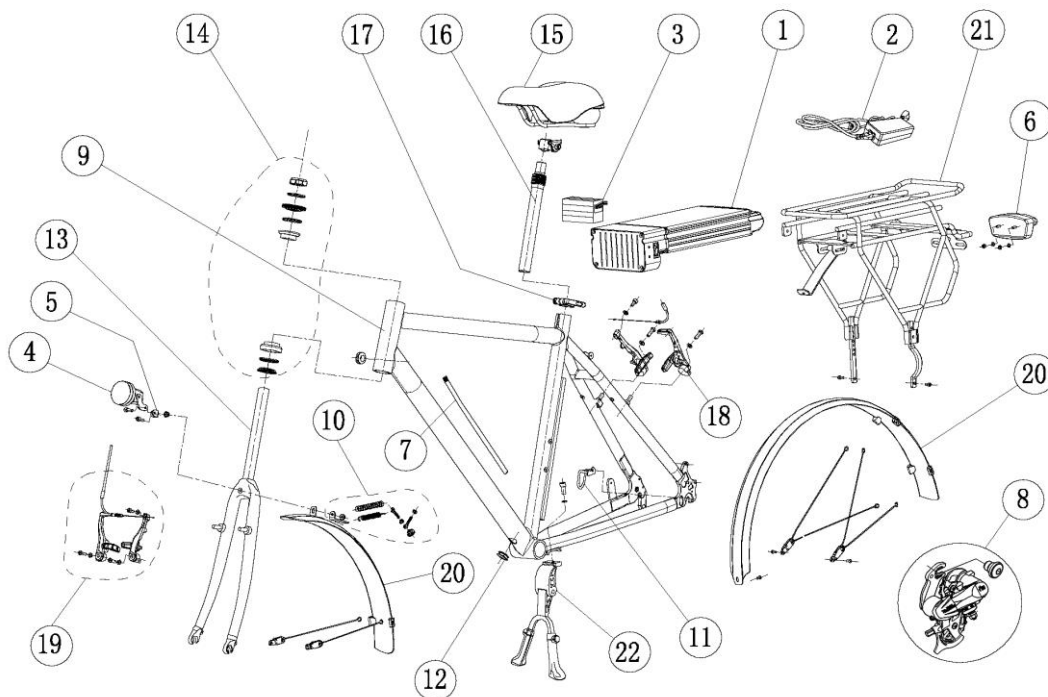

AEC-A07 El-herresykkel reservedelsliste

2. FRAME ASSY

Pos.	Bestillingsnummer	Reservedels navn	Ant.	Pakn.
1	115859	Battery Assy	1	pcs
2	115860	Charger	1	pcs
3	115861	Motor Controller	1	pcs
4	115864	Head Light	1	pcs
5	115865	Head Light Support	1	pcs
6	115866	Rear Light	1	pcs
7	115867	Electrical Cable	1	pcs
8	115874	Rear Derailleur	1	pcs
9	115877	Frame	1	pcs
10	115879	Direction Holding Assy	1	set
11	115880	Rear Derailleur Guard	1	pcs
12	115881	Cable Protective	2	pcs
13	115882	Front Fork Assy	1	pcs
14	115883	Head Parts	1	set
15	115896	Saddle	1	pcs
16	115897	Seat Post	1	pcs
17	115898	Seat Post Quick Release	1	pcs
18	115905	V_Brake	1	set
19	115906	V_Brake	1	set
20	115913	Fenders(F&R)	1	set
21	115914	Luggage Carrier	1	pcs
22	115916	Kickstand	1	pcs