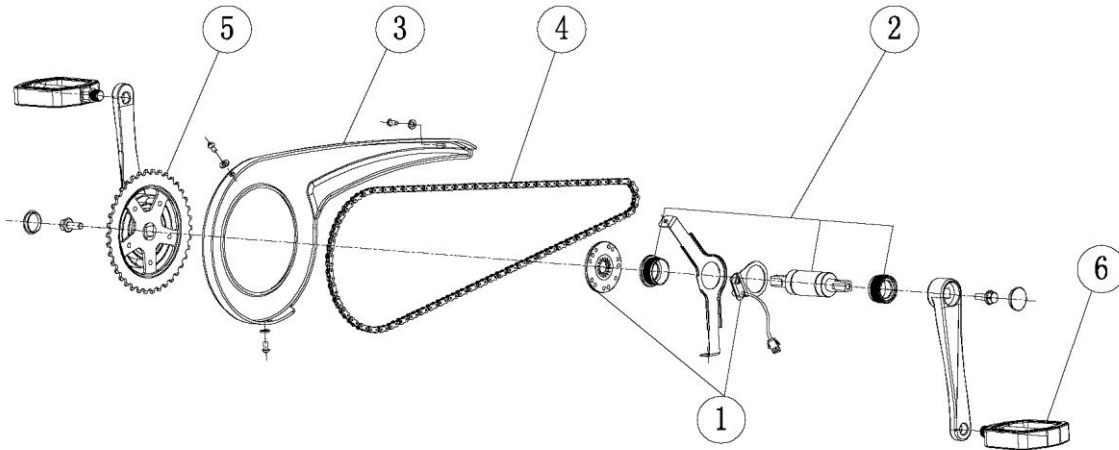

AEC-A07 El-herresykkel reservedelsliste

2. FRAME ASSY

Pos.	Bestillingsnummer	Reservedels navn	Ant.	Pakn.
1	115859	Battery Assy	1	pcs
2	115860	Charger	1	pcs
3	115861	Motor Controller	1	pcs
4	115864	Head Light	1	pcs
5	115865	Head Light Support	1	pcs
6	115866	Rear Light	1	pcs
7	115867	Electrical Cable	1	pcs
8	115874	Rear Derailleur	1	pcs
9	115877	Frame	1	pcs
10	115879	Direction Holding Assy	1	set
11	115880	Rear Derailleur Guard	1	pcs
12	115881	Cable Protective	2	pcs
13	115882	Front Fork Assy	1	pcs
14	115883	Head Parts	1	set
15	115896	Saddle	1	pcs
16	115897	Seat Post	1	pcs
17	115898	Seat Post Quick Release	1	pcs
18	115905	V_Brake	1	set
19	115906	V_Brake	1	set
20	115913	Fenders(F&R)	1	set
21	115914	Luggage Carrier	1	pcs
22	115916	Kickstand	1	pcs

AEC-A07 El-herresykkel reservedelsliste

3. REAR WHEEL ASSY

Pos.	Bestillingsnummer	Reservedelsnavn	Ant.	Pakn.
0	115894	Rear Wheel Assy	1	set
1	115870	Multiple Freewheel	1	set
2	115895	Rear Hub Assy	1	pcs
3	115886	Rim	1	pcs
4	115887	Inner Tube Protective Tape	1	pcs
5	115888	Tire 700x38C (28x1,5")	1	pcs
6	115889	Inner Tube 28x1,5"	1	pcs
7	115890	Nipple & Spoke	36	pcs
8	115892	Shaft Protector	2	pcs
9	115893	Chainstay Protector	1	pcs
10	115918	Side Reflector	1	pcs

AEC-A07 El-herresykkel reservedelsliste

4. B. B SHAFT PARTS

Pos.	Bestillingsnummer	Reservedelsnavn	Ant.	Pakn.
1	115863	Power Assist Sensor	1	set
2	115868	Ointegrated B.B Axle	1	pcs
3	115869	Chain Cover	1	set
4	115871	Chain	114	pcs
5	115875	Chainwheel Crank	1	set
6	115876	Pedal	1	set

AEC-A07 El-herresykkel reservedelsliste

5. HANDLE BAR PARTS

Pos.	Bestillingsnummer	Reservedelsnavn	Ant.	Pakn.
1	115862	Panel	1	pcs
2	115872	Gear Shifter	1	pcs
3	115873	Derailleur Cable	1	pcs
4	115900	Handle Bar	1	pcs
5	115901	Adjustable Stem	1	pcs
6	115903	Grip(L&R)	1	set
7	115904	Brake Lever Assy	1	set
8	115910	Front Brake Cable	1	pcs
9	115908	Rear Brake Cable	1	pcs
10	115911	Cable Protect Coil	1	pcs
11	115912	Cable Knot	2	pcs
12	115917	Bell Assy	1	pcs