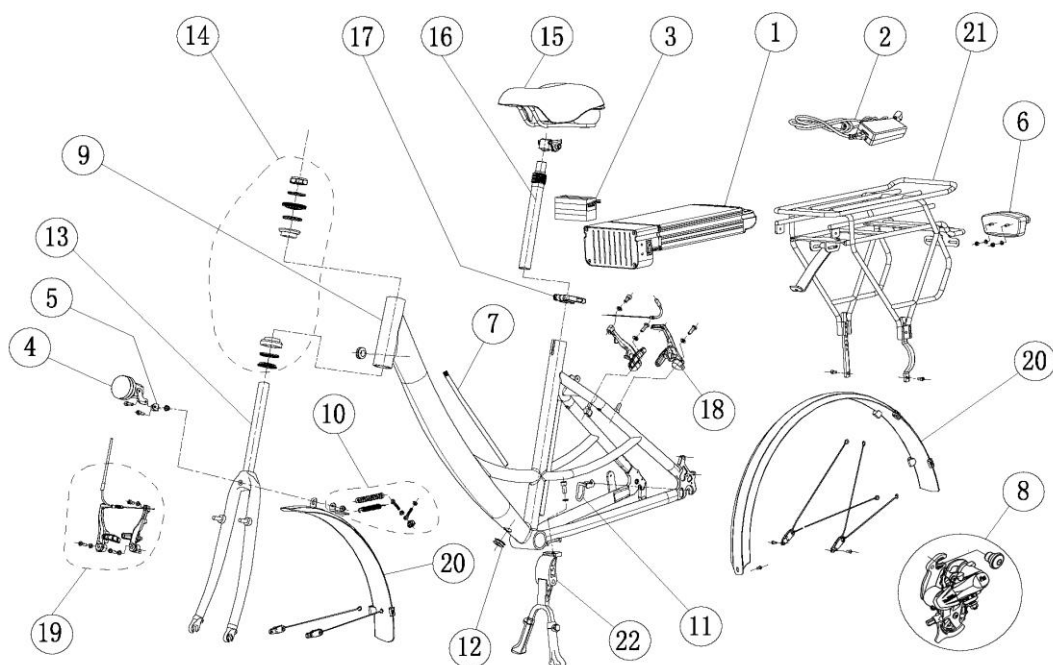

AEC-B07 El-damesykel reservedelsliste

1. FRONT WHEEL ASSY

Pos.	Bestillingsnummer	Reservedels navn	Ant.	Pakn.
0	115884	Front Wheel Assy	1	set
1	115885	Front Motor	1	pcs
2	115886	Rim	1	pcs
3	115887	Inner Tube Protective Tape	1	pcs
4	115888	Tire 700X38C (28X1,5")	1	pcs
5	115889	Inner Tube 28X1,5"	1	pcs
6	115891	Nipple & Spoke	36	pcs
7	115918	Side Reflector	1	pcs

AEC-B07 El-damesykel reservedelsliste

2. FRAME ASSY

Pos.	Bestillingsnummer	Reservedels navn	Ant.	Pakn.
1	115859	Battery Assy	1	pcs
2	115860	Charger	1	pcs
3	115861	Motor Controller	1	pcs
4	115864	Head Light	1	pcs
5	115865	Head Light Support	1	pcs
6	115866	Rear Light	1	pcs
7	115867	Electrical Cable	1	pcs
8	115874	Rear Derailleur	1	pcs
9	115878	Frame	1	pcs
10	115879	Direction Holding Assy	1	set
11	115880	Rear Derailleur Guard	1	pcs
12	115881	Cable Protective	2	pcs
13	115882	Front Fork Assy	1	pcs
14	115883	Head Parts	1	set
15	115896	Saddle	1	pcs
16	115897	Seat Post	1	pcs
17	115898	Seat Post Quick Release	1	pcs
18	115905	V_Brake	1	set

AEC-B07 El-damesykel reservedelsliste

4. B. B SHAFT PARTS

Pos.	Bestillingsnummer	Reservedels navn	Ant.	Pakn.
1	115863	Power Assist Sensor	1	set
2	115868	Ointegrated B.B Axle	1	pcs
3	115869	Chain Cover	1	set
4	115871	Chain	114	pcs
5	115875	Chainwheel Crank	1	set
6	115876	Pedal	1	set

AEC-B07 El-damesykel reservedelsliste

5. HANDLE BAR PARTS

Pos.	Bestillingsnummer	Reservedels navn	Ant.	Pakn.
1	115862	Panel	1	pcs
2	115872	Gear Shifter	1	pcs
3	115873	Derailleur Cable	1	pcs
4	115899	Handle Bar	1	pcs
5	115901	Adjustable Stem	1	pcs
6	115902	Grip	1	set
7	115904	Brake Lever Assy	1	set
8	115907	Front Brake Cable	1	pcs
9	115909	Rear Brake Cable	1	pcs
10	115911	Cable Protect Coil	1	pcs
11	115912	Cable Knot	2	pcs
12	115917	Bell Assy	1	pcs