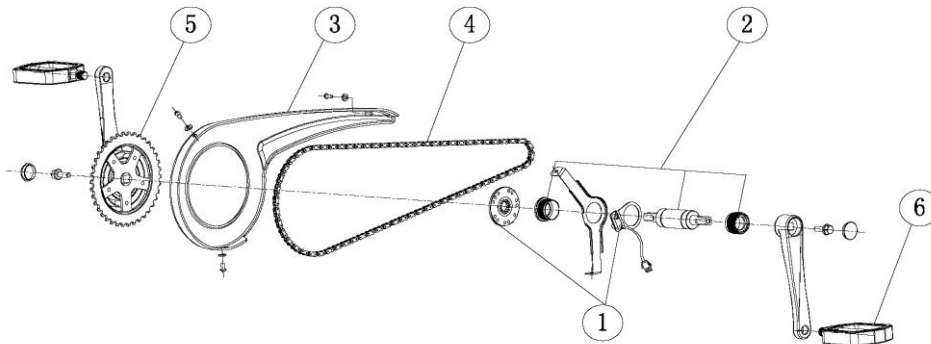

AEC-B07 El-damesykel reservedelsliste

19	115906	V_Brake	1	set
20	115913	Fenders(F&R)	1	set
21	115914	Luggage Carrier	1	pcs
22	115916	Kickstand	1	pcs

AEC-B07 El-damesykel reservedelsliste

3. REAR WHEEL ASSY

Pos.	Bestillingsnummer	Reservedels navn	Ant.	Pakn.
0	115894	Rear Wheel Assy	1	set
1	115870	Multiple Freewheel	1	pcs
2	115895	Rear Hub Assy	1	pcs
3	115886	Rim	1	pcs
4	115887	Inner Tube Protective Tape	1	pcs
5	115888	Tire 700X38C (28X1,5")	1	pcs
6	115889	Inner Tube 28X1,5"	1	pcs
7	115890	Nipple & Spoke	36	pcs
8	115892	Shaft Protector	2	pcs
9	115893	Chainstay Protector	1	pcs
10	115918	Side Reflector	1	pcs

AEC-B07 El-damesykel reservedelsliste

4. B. B SHAFT PARTS

Pos.	Bestillingsnummer	Reservedels navn	Ant.	Pakn.
1	115863	Power Assist Sensor	1	set
2	115868	Ointegrated B.B Axle	1	pcs
3	115869	Chain Cover	1	set
4	115871	Chain	114	pcs
5	115875	Chainwheel Crank	1	set
6	115876	Pedal	1	set

AEC-B07 El-damesykel reservedelsliste

5. HANDLE BAR PARTS

Pos.	Bestillingsnummer	Reservedels navn	Ant.	Pakn.
1	115862	Panel	1	pcs
2	115872	Gear Shifter	1	pcs
3	115873	Derailleur Cable	1	pcs
4	115899	Handle Bar	1	pcs
5	115901	Adjustable Stem	1	pcs
6	115902	Grip	1	set
7	115904	Brake Lever Assy	1	set
8	115907	Front Brake Cable	1	pcs
9	115909	Rear Brake Cable	1	pcs
10	115911	Cable Protect Coil	1	pcs
11	115912	Cable Knot	2	pcs
12	115917	Bell Assy	1	pcs