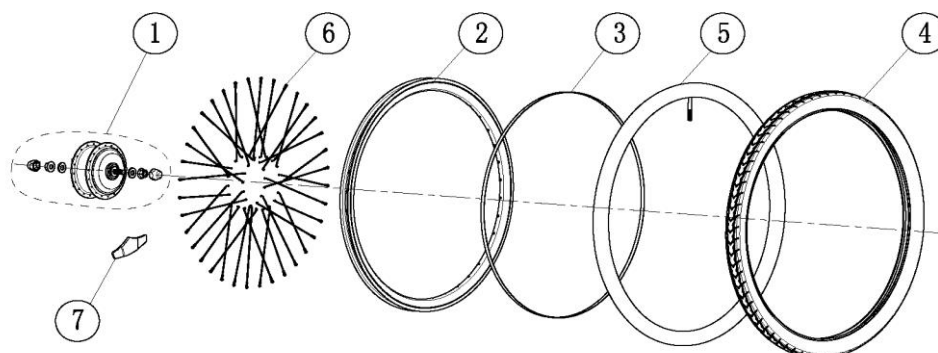

AEC-B07 El-damesykel reservedelsliste

1. FRONT WHEEL ASSY

Pos.	Bestillingsnummer	Reservedels navn	Ant.	Pakn.
0	115884	Front Wheel Assy	1	set
1	115885	Front Motor	1	pcs
2	115886	Rim	1	pcs
3	115887	Inner Tube Protective Tape	1	pcs
4	115888	Tire 700X38C (28X1,5")	1	pcs
5	115889	Inner Tube 28X1,5"	1	pcs
6	115891	Nipple & Spoke	36	pcs
7	115918	Side Reflector	1	pcs

AEC-B07 El-damesykel reservedelsliste

2. FRAME ASSY

Pos.	Bestillingsnummer	Reservedels navn	Ant.	Pakn.
1	115859	Battery Assy	1	pcs
2	115860	Charger	1	pcs
3	115861	Motor Controller	1	pcs
4	115864	Head Light	1	pcs
5	115865	Head Light Support	1	pcs
6	115866	Rear Light	1	pcs
7	115867	Electrical Cable	1	pcs
8	115874	Rear Derailleur	1	pcs
9	115878	Frame	1	pcs
10	115879	Direction Holding Assy	1	set
11	115880	Rear Derailleur Guard	1	pcs
12	115881	Cable Protective	2	pcs
13	115882	Front Fork Assy	1	pcs
14	115883	Head Parts	1	set
15	115896	Saddle	1	pcs
16	115897	Seat Post	1	pcs
17	115898	Seat Post Quick Release	1	pcs
18	115905	V_Brake	1	set

AEC-B07 El-damesykel reservedelsliste

4. B. B SHAFT PARTS

Pos.	Bestillingsnummer	Reservedels navn	Ant.	Pakn.
1	115863	Power Assist Sensor	1	set
2	115868	Ointegrated B.B Axle	1	pcs
3	115869	Chain Cover	1	set
4	115871	Chain	114	pcs
5	115875	Chainwheel Crank	1	set
6	115876	Pedal	1	set

AEC-B07 El-damesykel reservedelsliste

5. HANDLE BAR PARTS

Pos.	Bestillingsnummer	Reservedels navn	Ant.	Pakn.
1	115862	Panel	1	pcs
2	115872	Gear Shifter	1	pcs
3	115873	Derailleur Cable	1	pcs
4	115899	Handle Bar	1	pcs
5	115901	Adjustable Stem	1	pcs
6	115902	Grip	1	set
7	115904	Brake Lever Assy	1	set
8	115907	Front Brake Cable	1	pcs
9	115909	Rear Brake Cable	1	pcs
10	115911	Cable Protect Coil	1	pcs
11	115912	Cable Knot	2	pcs
12	115917	Bell Assy	1	pcs