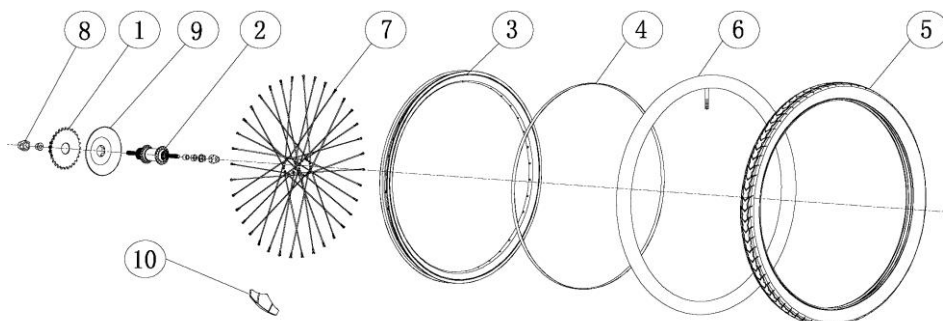

AEC-B07 El-damesykel reservedelsliste

3. REAR WHEEL ASSY

Pos.	Bestillingsnummer	Reservedels navn	Ant.	Pakn.
0	115894	Rear Wheel Assy	1	set
1	115870	Multiple Freewheel	1	pcs
2	115895	Rear Hub Assy	1	pcs
3	115886	Rim	1	pcs
4	115887	Inner Tube Protective Tape	1	pcs
5	115888	Tire 700X38C (28X1,5")	1	pcs
6	115889	Inner Tube 28X1,5"	1	pcs
7	115890	Nipple & Spoke	36	pcs
8	115892	Shaft Protector	2	pcs
9	115893	Chainstay Protector	1	pcs
10	115918	Side Reflector	1	pcs