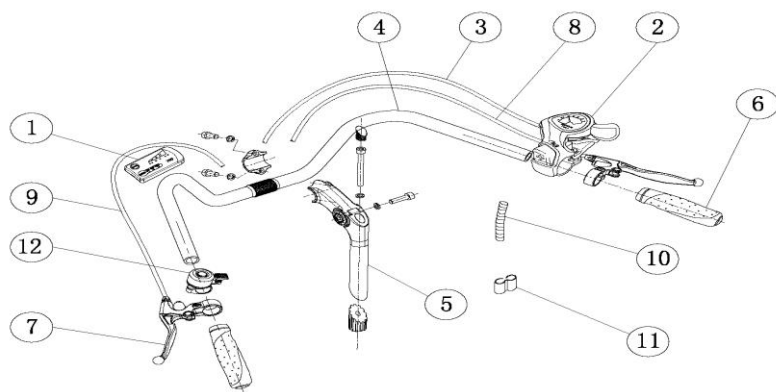

AEC-B07 El-damesykel reservedelsliste

1. FRONT WHEEL ASSY

Pos.	Bestillingsnummer	Reservedels navn	Ant.	Pakn.
0	115884	Front Wheel Assy	1	set
1	115885	Front Motor	1	pcs
2	115886	Rim	1	pcs
3	115887	Inner Tube Protective Tape	1	pcs
4	115888	Tire 700X38C (28X1,5")	1	pcs
5	115889	Inner Tube 28X1,5"	1	pcs
6	115891	Nipple & Spoke	36	pcs
7	115918	Side Reflector	1	pcs

Pos.	Bestillingsnummer	Reservedels navn	Ant.	Pakn.
0	115894	Rear Wheel Assy	1	set
1	115870	Multiple Freewheel	1	pcs
2	115895	Rear Hub Assy	1	pcs
3	115886	Rim	1	pcs
4	115887	Inner Tube Protective Tape	1	pcs
5	115888	Tire 700X38C (28X1,5")	1	pcs
6	115889	Inner Tube 28X1,5"	1	pcs
7	115890	Nipple & Spoke	36	pcs
8	115892	Shaft Protector	2	pcs
9	115893	Chainstay Protector	1	pcs
10	115918	Side Reflector	1	pcs

AEC-B07 El-damesykel reservedelsliste

4. B. B SHAFT PARTS

Pos.	Bestillingsnummer	Reservedels navn	Ant.	Pakn.
1	115863	Power Assist Sensor	1	set
2	115868	Ointegrated B.B Axle	1	pcs
3	115869	Chain Cover	1	set
4	115871	Chain	114	pcs
5	115875	Chainwheel Crank	1	set
6	115876	Pedal	1	set

AEC-B07 El-damesykel reservedelsliste

5. HANDLE BAR PARTS

Pos.	Bestillingsnummer	Reservedels navn	Ant.	Pakn.
1	115862	Panel	1	pcs
2	115872	Gear Shifter	1	pcs
3	115873	Derailleur Cable	1	pcs
4	115899	Handle Bar	1	pcs
5	115901	Adjustable Stem	1	pcs
6	115902	Grip	1	set
7	115904	Brake Lever Assy	1	set
8	115907	Front Brake Cable	1	pcs
9	115909	Rear Brake Cable	1	pcs
10	115911	Cable Protect Coil	1	pcs
11	115912	Cable Knot	2	pcs
12	115917	Bell Assy	1	pcs