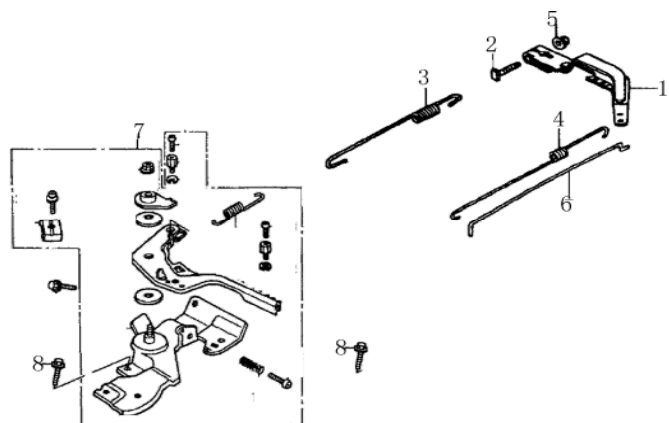

Control

Pos.	Delenummer	Bestillingsnummer	Delebeskrivelse	Antall
1	24607-KB01-0000		ARM, GOVERNOR	-
	24607-LB16-0000	114446	ARM, GOVERNOR	1
2	91121-1060-02120B	114529	BOLT, GOVERNOR ARM	2
3	24602-KB01-0000		SPRING, GOVERNOR	-
	24602-LB16-0000	114436	SPRING, GOVERNOR	1
4	24603-KB01-0000	114438	THROTTLE RETURN SPRING	1
5	B061770106000060B-1	114595	NUT, FLANGE, 6MM	1
6	24604-KB01-0000	114440	ROD, GOVERNOR	1
7	24610-KB01-0000	114448	CONTROL ASSY.	1
8	B057890006001270B	114573	BOLT, FLANGE, 6×12	2